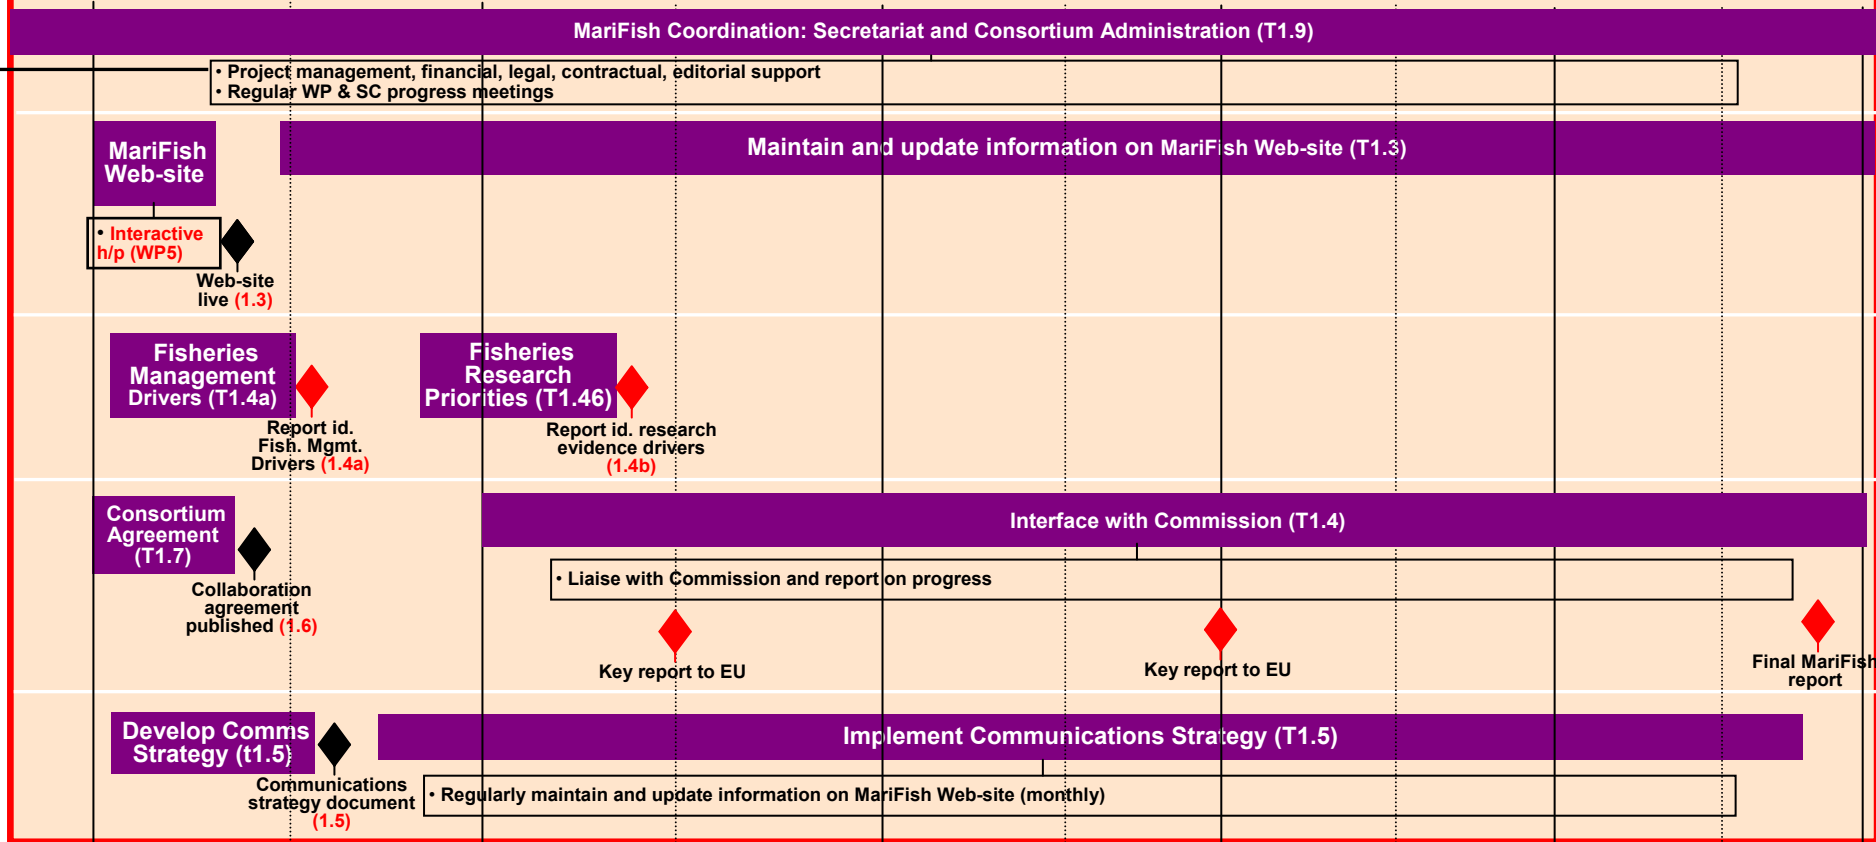

WP 1 – Programme Management (Jan 06–Dec 10)

Key Tasks & Deliverables

Jan-06 Jul-06 Jan-07 Jul-07 Jan-08 Jul-08 Jan-09 Jul-09 Jan-10 Jul-10 Jan-11