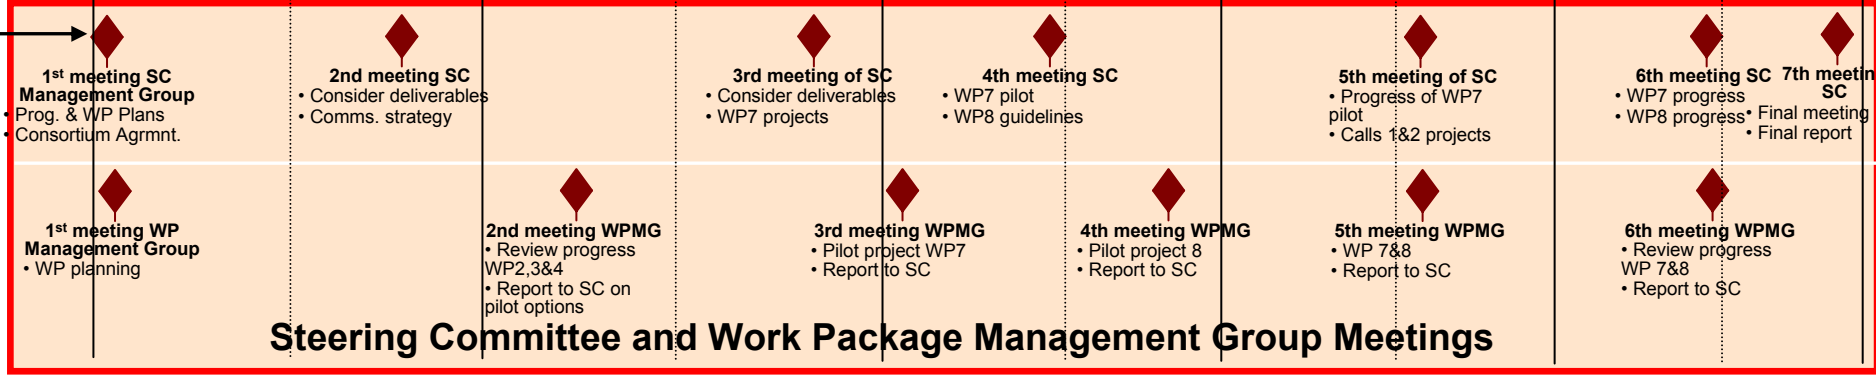

WP 1 – Programme Management (Jan 06–Dec 10)

Key Tasks & Deliverables

Jan-06 Jul-06 Jan-07 Jul-07 Jan-08 Jul-08 Jan-09 Jul-09 Jan-10 Jul-10 Jan-11